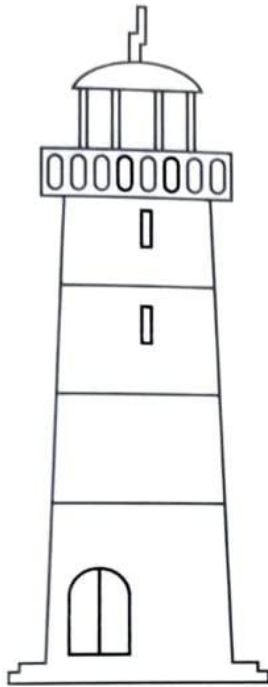

Tall and Short

Colour the tall object blue ● and the short object yellow ●.

Tick (✓) the taller animal in each set.

Colour the tallest ladder.

Wide and Narrow

Tick (✓) the wide street.

Take Sam to his home from the narrow street. Do not touch the edges.